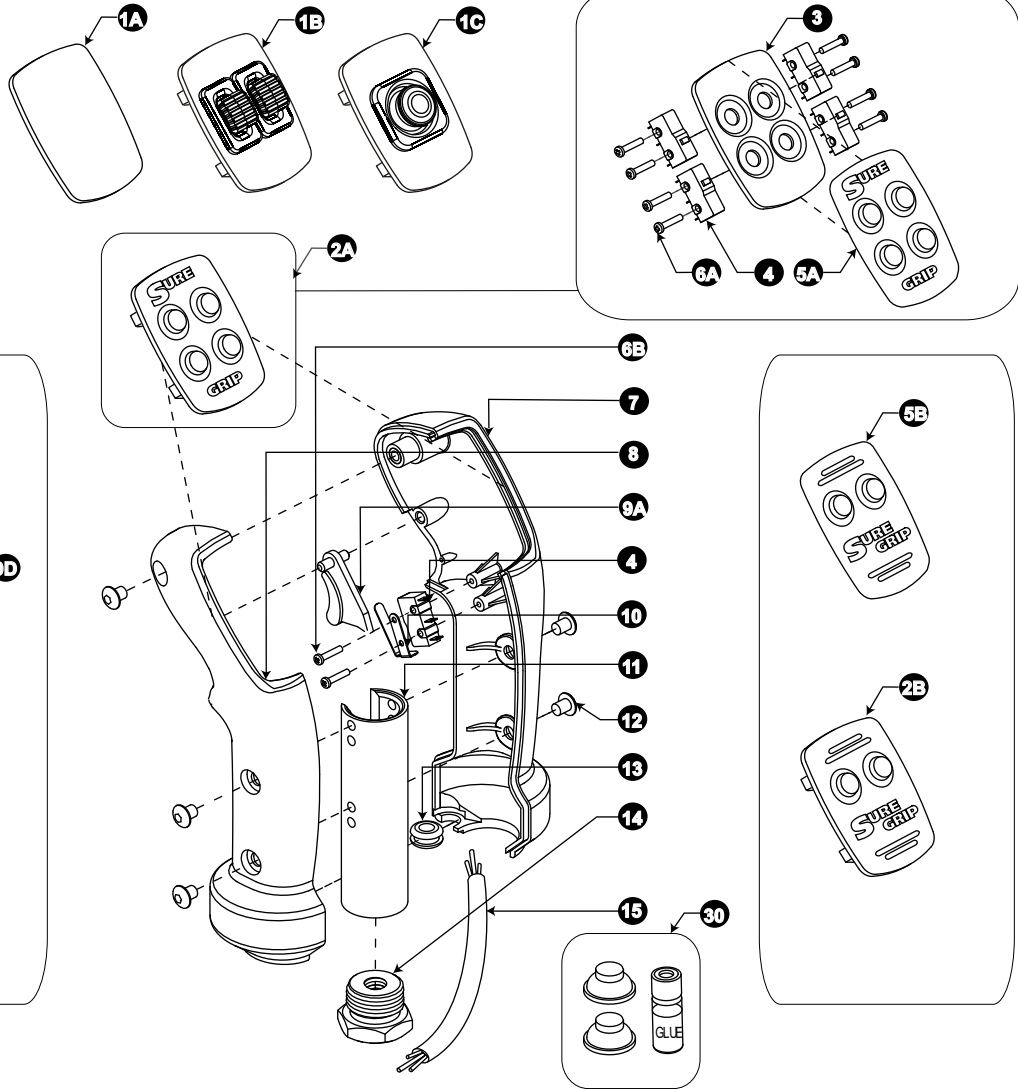

C Handle Parts List

#4-1413 McGill Road
 Kamloops B.C. Canada V2C 6K7
 Ph: (250) 374-2278

Fax: (250) 374-1099
 Toll Free: 1-800-831-2278
 www.suregripcontrols.com

SURE GRIP
 CONTROLS INC.

Switch Guide

FLG	PART#	DESCRIPTION	FLG	PART#	DESCRIPTION
1A	C-FP-00	"C" Blank Faceplate	12	SC-02SS	10-32 x 3/8" Capscrew - Button Head
1B	C-FP-E	"C" Handle Dual Slider Module (Call Factory)	13	GR-01	3/8" x 1/4" Grommet
1C	C-FP-E-J	"C" Handle Dual Axis Micro Joystick (Call Factory)	14	BU-00	Adapter Bushing - 1/4" Hole (See Page 5)
2A	C-FP-A4	"C" Series 4 Button Faceplate Assy.	15	C1-M2-W	"C" Handle 2 Button Faceplate Wire Harness
2B	C-FP-A2	"C" Series 2 Button Faceplate Assy.		C1-M4-W	"C" Handle 4 Button Faceplate Wire Harness
3	C-FP-01	"C" Series Empty Faceplate	30	FB-VV-A	Flex Button Repair Kit: 2 VV/V2 Modules
4	SW-00	Handle Switch, L/S			
5A	C-ME-A4	"C" Series 4 Button Overlay			
5B	C-ME-A2	"C" Series 2 Button Overlay			
6A	SC-03	2 x 7/16" Tapping Screw - Pan Head (Faceplate)			
6B	SC-21	2 x 9/16" Tapping Screw - Pan Head (Trigger)			
7	C-HL-02-G	"C" Series Handle Case Right - Grey (Black)			
8	C-HL-01-G	"C" Series Handle Case Left - Grey (Black)			
9A	C-TR-01	"C" Series Single Trigger			
9B	C-TR-00	Trigger Insert			
9C	TR-P1-A	Proportional Trigger/Spring Assy.			
9D	TR-D1-G	Deadman Trigger Lever - Grey (Black)			
10	LS-00	Leaf Spring for Trigger			
11	PN-03	Mounting Pin "L/S"			