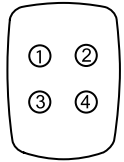

C Handle Parts List

#4-1413 McGill Road
 Kamloops B.C. Canada V2C 6K7
 Ph: (250) 374-2278

Fax: (250) 374-1099
 Toll Free: 1-800-831-2278
 www.suregripcontrols.com

SURE GRIP
 CONTROLS INC.

Switch Guide

FLG	PART#	DESCRIPTION	FLG	PART#	DESCRIPTION
1A	C-FP-00	"C" Blank Faceplate	12	SC-02SS	10-32 x 3/8" Capscrew - Button Head
1B	C-FP-E	"C" Handle Dual Slider Module (Call Factory)	13	GR-01	3/8" x 1/4" Grommet
1C	C-FP-E-J	"C" Handle Dual Axis Micro Joystick (Call Factory)	14	BU-00	Adapter Bushing - 1/4" Hole (See Page 5)
2A	C-FP-A4	"C" Series 4 Button Faceplate Assy.	15	C1-M2-W	"C" Handle 2 Button Faceplate Wire Harness
2B	C-FP-A2	"C" Series 2 Button Faceplate Assy.		C1-M4-W	"C" Handle 4 Button Faceplate Wire Harness
3	C-FP-01	"C" Series Empty Faceplate	30	FB-VV-A	Flex Button Repair Kit: 2 VV/V2 Modules
4	SW-00	Handle Switch, L/S			
5A	C-ME-A4	"C" Series 4 Button Overlay			
5B	C-ME-A2	"C" Series 2 Button Overlay			
6A	SC-03	2 x 7/16" Tapping Screw - Pan Head (Faceplate)			
6B	SC-21	2 x 9/16" Tapping Screw - Pan Head (Trigger)			
7	C-HL-02-G	"C" Series Handle Case Right - Grey (Black)			
8	C-HL-01-G	"C" Series Handle Case Left - Grey (Black)			
9A	C-TR-01	"C" Series Single Trigger			
9B	C-TR-00	Trigger Insert			
9C	TR-P1-A	Proportional Trigger/Spring Assy.			
9D	TR-D1-G	Deadman Trigger Lever - Grey (Black)			
10	LS-00	Leaf Spring for Trigger			
11	PN-03	Mounting Pin "L/S"			