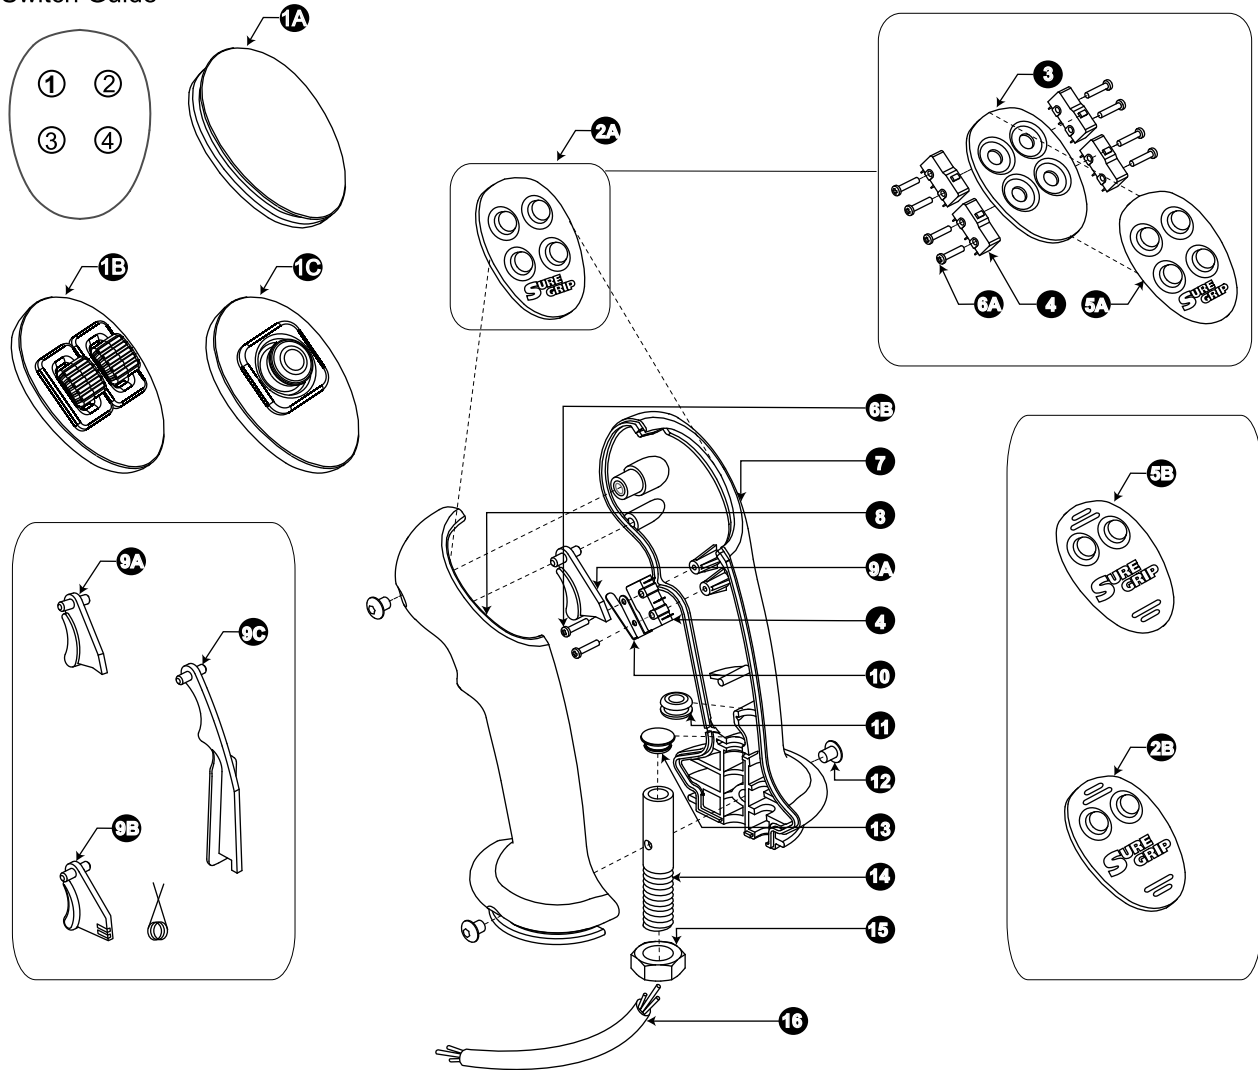

J Handle Parts List

#4-1413 McGill Road
 Kamloops B.C. Canada V2C 6K7
 Ph: (250) 374-2278

Fax: (250) 374-1099
 Toll Free: 1-800-831-2278
 www.suregripcontrols.com

SURE GRIP
 CONTROLS INC.

Switch Guide

FLG	PART#	DESCRIPTION	FLG	PART#	DESCRIPTION
1A	J-FP-00	"J" Blank Faceplate	13	HP-01	3/8" Hole Plug
1B	J-FP-E	"J" Series Dual Slider Module	14	ST-08-125	"J" Series Handle Mounting Stud: 12mm x 1.25
1C	J-FP-E-J	"J" Series Dual Axis Micro Joystick		ST-08-175	"J" Series Handle Mounting Stud: 12mm x 1.75
2A	J-FP-A4	"J" Series 4 Button Faceplate Assy.		ST-08-14x2	"J" Series Handle Mounting Stud: 14mm x 2
2B	J-FP-A2	"J" Series 2 Button Faceplate Assy.	15	NT-05	12 x 1.25 mm Jam Nut
3	J-FP-01	"J" Series Empty Faceplate		NT-02	14 x 2.0 mm Jam Nut
4	SW-00	Handle Switch, L/S		NT-01	12 x 1.75 mm Jam Nut
5A	J-ME-A4	"J" Series 4 Button Overlay	16	J1-M2-W	"J" Handle 2 Button Faceplate Wire Harness
5B	J-ME-A2	"J" Series 2 Button Overlay		J1-M4-W	"J" Handle 4 Button Faceplate Wire Harness
6A	SC-03	2 x 7/16" Tapping Screw - Pan Head (Faceplate)			
6B	SC-21	2 x 9/16" Tapping Screw - Pan Head (Trigger)			
7	J-HL-R-G	"J" Series Handle Case Right - Grey (Black)			
8	J-HL-L-G	"J" Series Handle Case Left - Grey (Black)			
9A	C-TR-01	Single Trigger			
9B	TR-P1-A	Proportional Trigger/Spring Assy.			
9C	TR-D1-G	Deadman Trigger Lever - Grey (Black)			
10	LS-00	Leaf Spring for Trigger			
11	GR-01	3/8" x 1/4" Grommet			
12	SC-02SS	10-32 x 3/8" Capscrew - Button Head			