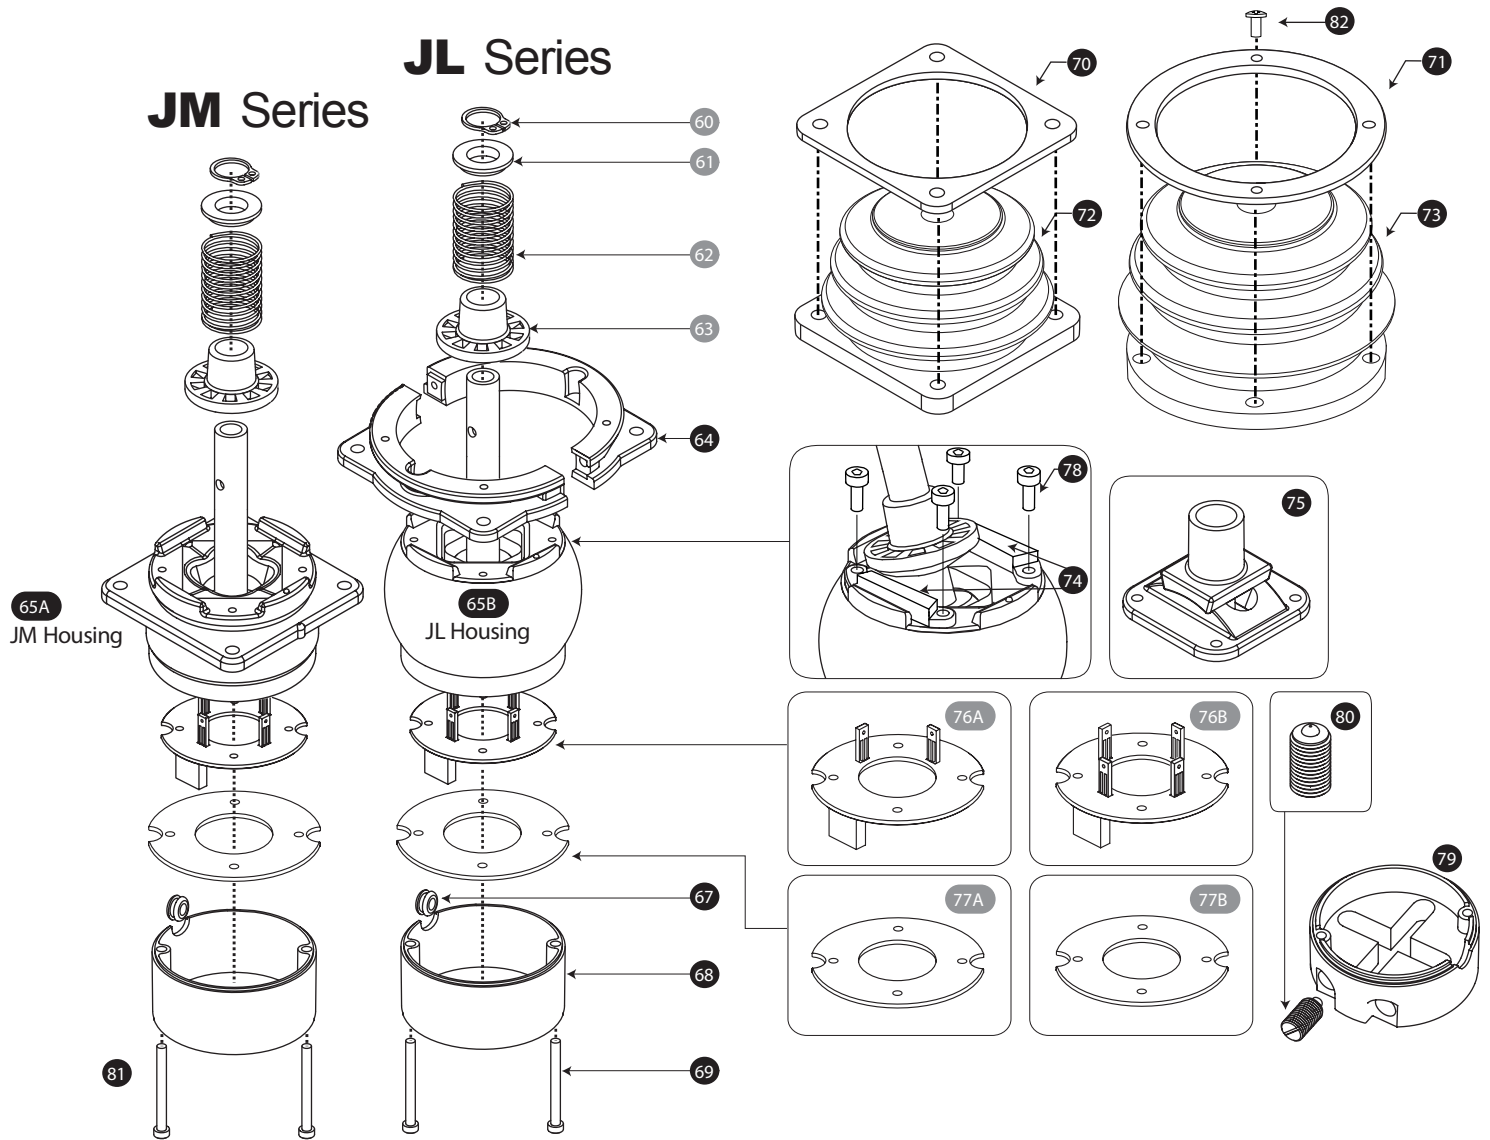

Joystick Parts List

#4-1413 McGill Road
Kamloops B.C. Canada V2C 6K7
Ph: (250) 374-2278

Fax: (250) 374-1099
Toll Free: 1-800-831-2278
www.suregripcontrols.com

SURE GRIP
CONTROLS INC.

● Serviceable at Factory Only   † Used in Assy. Above

FLG	PART#	DESCRIPTION	FLG	PART#	DESCRIPTION
62	SP-07Spring	JM/JL Joystick	71	JL-15	JL Boot Ring
63	JL-108JM/JL	Joystick:CenteringShoe	72	BT-14	JM Joystick Boot R1
64	JL-109-A	JL Joystick: Adjustable Bracket		SC-50	† Washer
65A	JM-110	JM Joystick: 12mm Shaft-Ball Assembly	73	BT-15	JL Joystick Boot R1
	JM-103	† JM Joystick: Lower Housing (Included in Assy.)		SC-50	† Washer
	SC-34	† 6-32 x 3/4" Flat Head Screw, Stainless (Included in Assy.)	74	JL-107-A	Joystick: Single Axis Guide Kit
	PN-3x16	† Pin: 3mm x 16mm (Included in Assy.)	75	FG-S1	Joystick Friction Guide Set
68	JL-102	† JM Joystick: Housing Cover (Included in Assy.)	76A	CC-J01-A	JM/JL Joystick: Sensor Board, Dual Axis
65B	JL-110	JL Joystick: 12mm Shaft-Ball Assembly	76B	CC-J01-X4-A	JM/JL Joystick: Switched Board, Dual Axis Redundant
	JL-103	† JL Joystick: Lower Housing (Included in Assy.)	77A	CC-J-L2-A	JM/JL Joystick: Switched Board, Low current
	SC-34	† 6-32 x 3/4" Flat Head Screw, Stainless (Included in Assy.)	77B	CC-J-H2-A	JM/JL Joystick: Switched Board, High current
	PN-3x16	† Pin: 3mm x 16mm (Included in Assy.)	78	SC-25	6-32 x 3/8" Socket Cap Screw, Stainless JL-107-A
68	JL-102	† JL Joystick: Housing Cover (Included in Assy.)	79	JL-102 Gated	JM/JL Gated Joystick Housing Cover
67	GR-01	3/8" x 1/4" Grommet	80	SC-43	† Spring Plunger: 3/8" x 5/8" High Force
69	SC-33	6-32 x 1.25" Cap Screw, Stainless	81	SC-40	† 6-32 x 1 3/8" Cap Screw, Stainless
70	JM-14	JM Boot Ring	82	SC-51	Screw